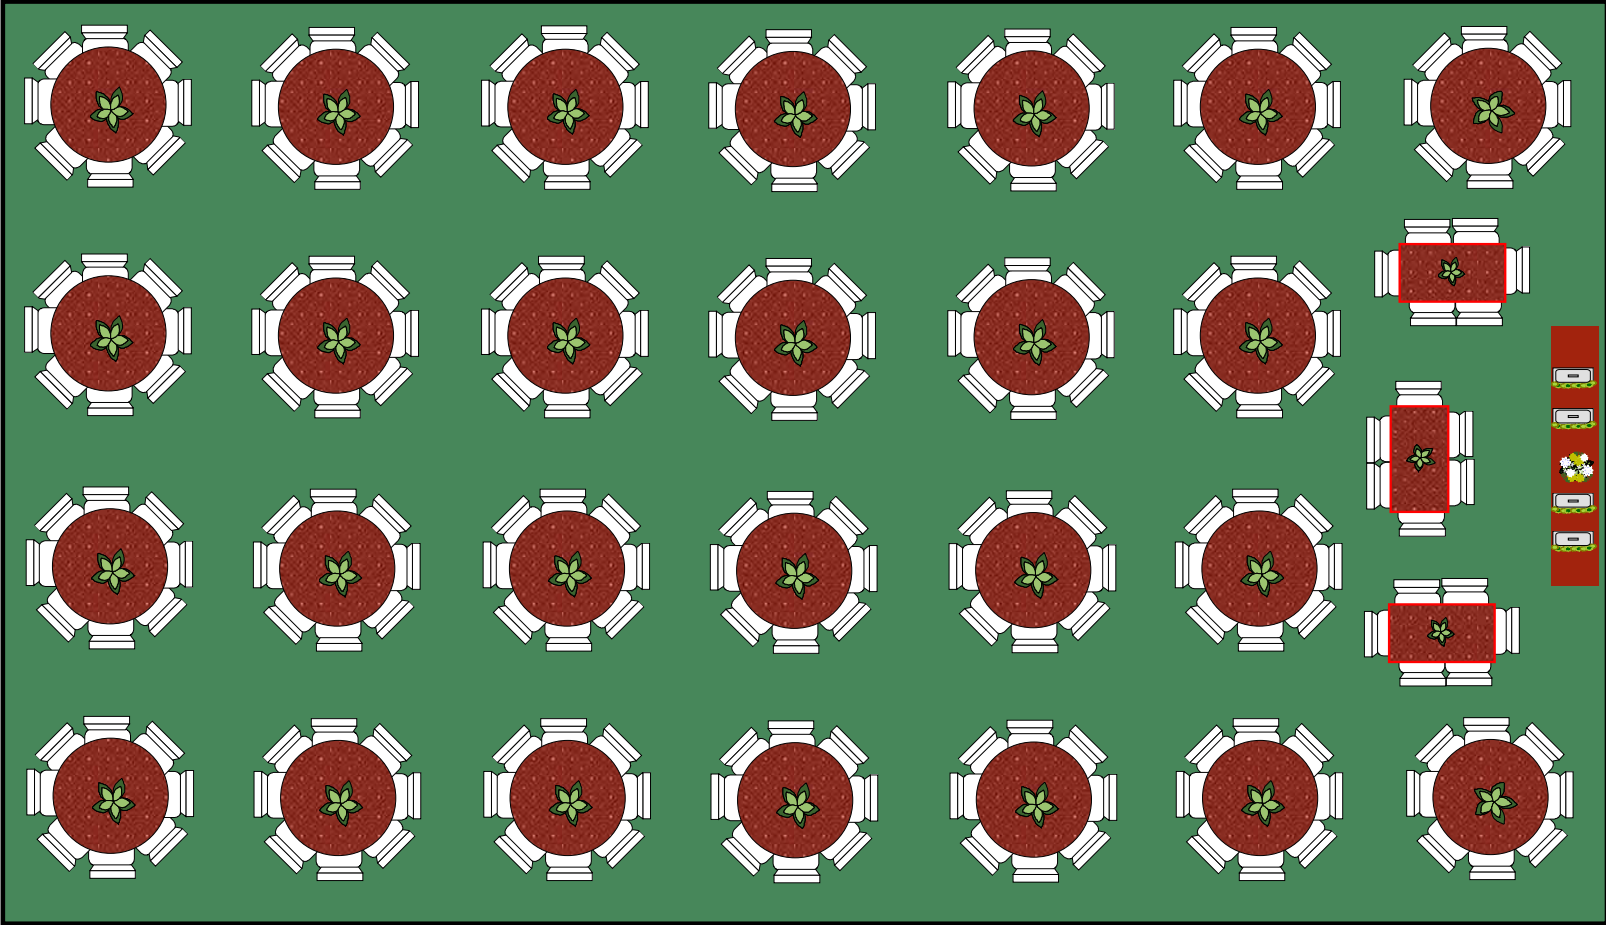

40' x 70' Banquet seating floor plan

**226 Seating capacity with buffet line shown**  
**233 maximum banquet seating capacity**